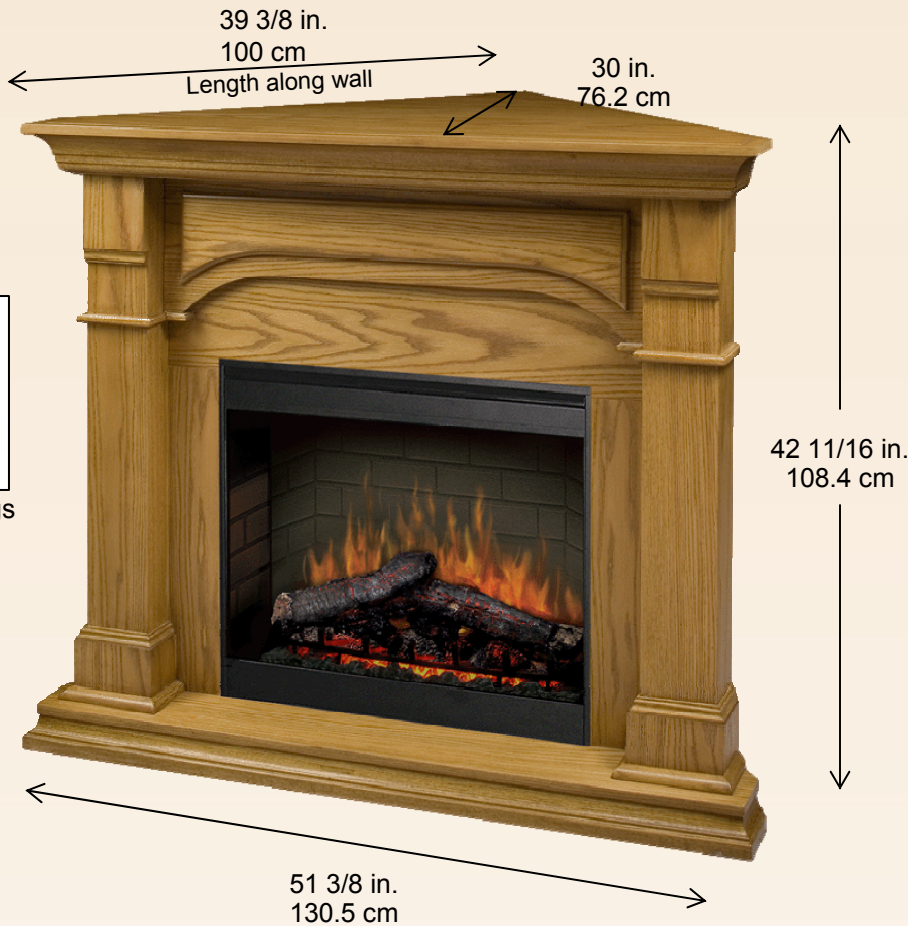

## Oxford Electric Fireplace

SMP-195C-O-ST

### Mantel

The Oxford turns any unused corner into the warm and cozy focal point of any room. An uncomplicated transitional design is enhanced by a warm oak finish and the corner design makes an ideal platform for smaller flat panel televisions.

### Firebox

- 26" self-trimming electric firebox
- Patented, life-like flame effect
- Inner glow logs molded from wood logs for incredible realism
- On-demand heat with thermostat control warms a room or area of up to 400 sq. ft.
- Interior light and flame speed control
- Flame operates with or without heat
- 3¢ / hour with flame only  
8¢ / hour with flame and heat\*
- 120 Volts / 1,440 Watts / 4,915 BTU

Includes on / off remote control

No carbon monoxide or emissions, glass stays cool-to-touch

Model #	Description	lbs / kg	UPC	Wty.	Carton Dimensions (W x H x D)		Cube		
					Inches	cm	ft <sup>3</sup>	m <sup>3</sup>	
SMP-195C-O-ST	Oak fireplace package with 26" self-trimming electric firebox.	158 / 71.8							
	Package consists of two cartons:								
	DF2608 – 26" electric firebox	48 / 21.8	781052 052161	2 yr.	31.6 x 26.2 x 12.4	80.4 x 66.5 x 31.5	5.9	0.17	
	SMC-O-1953 – Mantel	110 / 50	781052 048218	1 yr.	34.3 x 11.7 x 54.7	87.2 x 29.8 x 138.9	12.7	0.36	