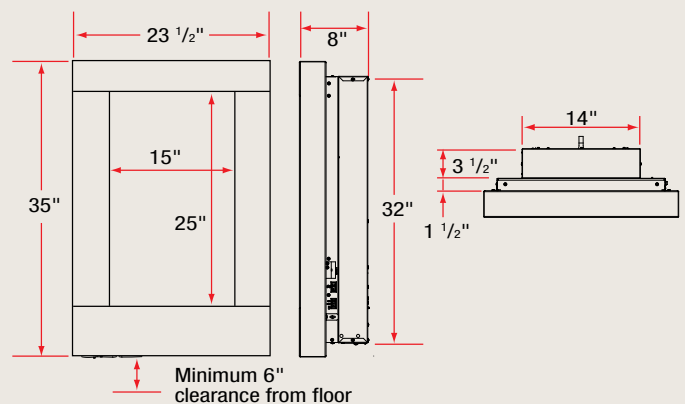

Rectangular Trim Profile (V1525RT)

Protected by one or more of the following patents: U.S. Patents: 6,050,011, 6,269,567, 6,190,019, 6,564,485, 5,642,580, 6,615,519, 6,363,636, 6,047,489, 6,718,665, 6,350,498, 6,162,047, 6,385,881, 7,134,229, D514,677, 7,162,820, 7,194,830. Canadian Patents: 2,175,442, 2,310,367, 2,310,073, 2,204,106, 2,310,362, 2,310,414, 2,262,338, 2,321,716, 2,299,927, 105175. Other patents pending. Specifications, finishes and dimensions are subject to change and should be taken as a guide only.