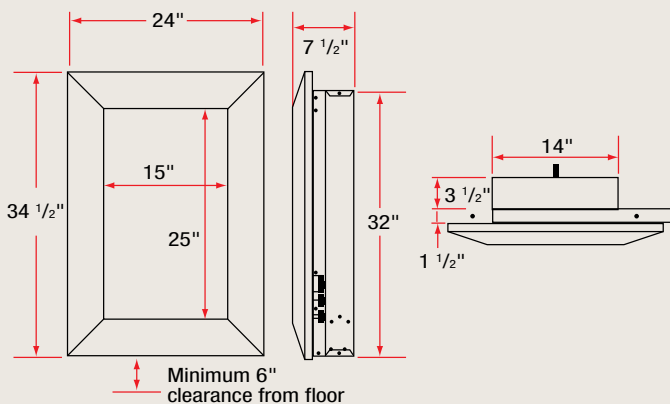

Dimensions

Beveled Trim Profile (V1525BT)